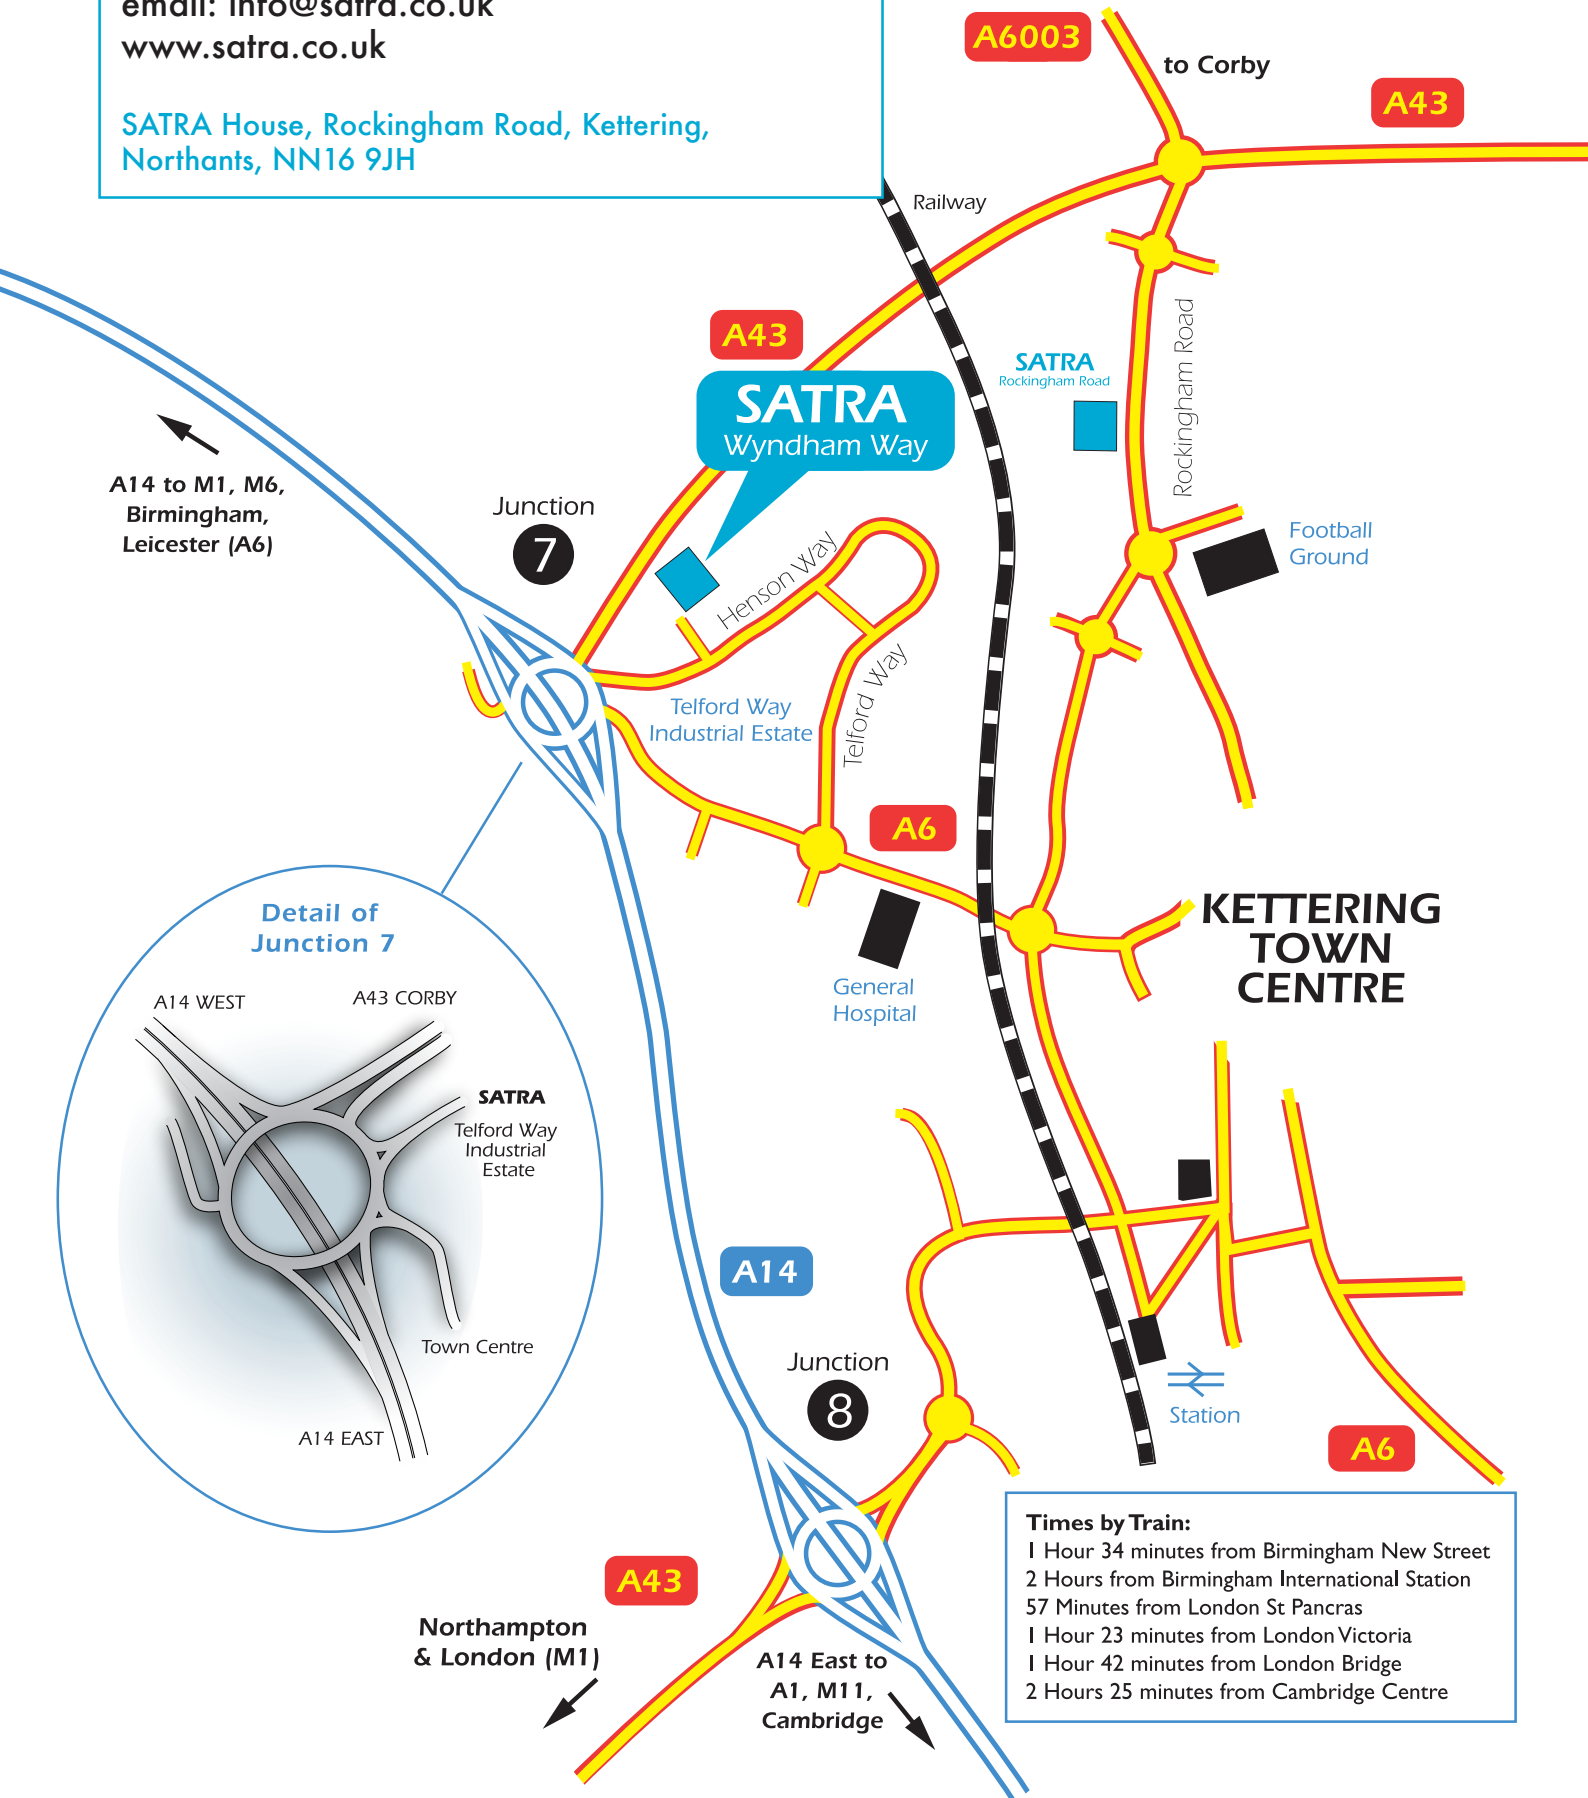

# SATRA

SATRA House, Rockingham Road, Kettering,  
Northants, NN16 9JH

**Times by Train:**

- 1 Hour 34 minutes from Birmingham New Street
- 2 Hours from Birmingham International Station
- 57 Minutes from London St Pancras
- 1 Hour 23 minutes from London Victoria
- 1 Hour 42 minutes from London Bridge
- 2 Hours 25 minutes from Cambridge Centre