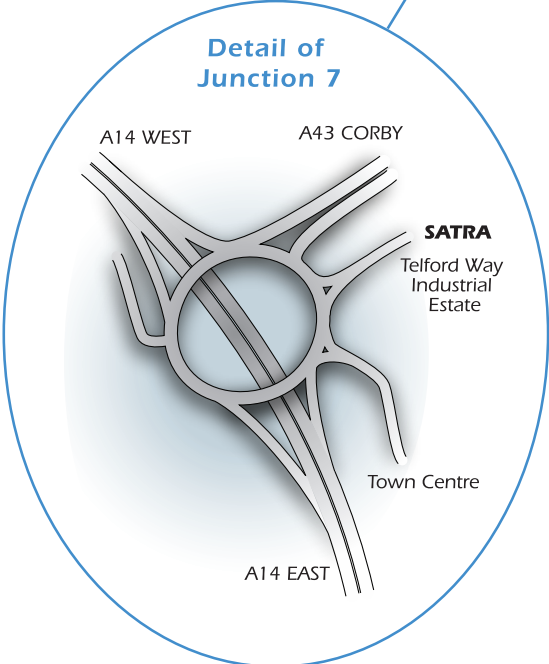

SATRA Technology Centre, Wyndham Way,
Telford Way, Kettering, Northants, NN16 8SD

Tel: +44 (0) 1536 410000
Fax: +44 (0) 1536 1536 410626
email: info@satra.co.uk
www.satra.co.uk

SATRA House, Rockingham Road, Kettering,
Northants, NN16 9JH