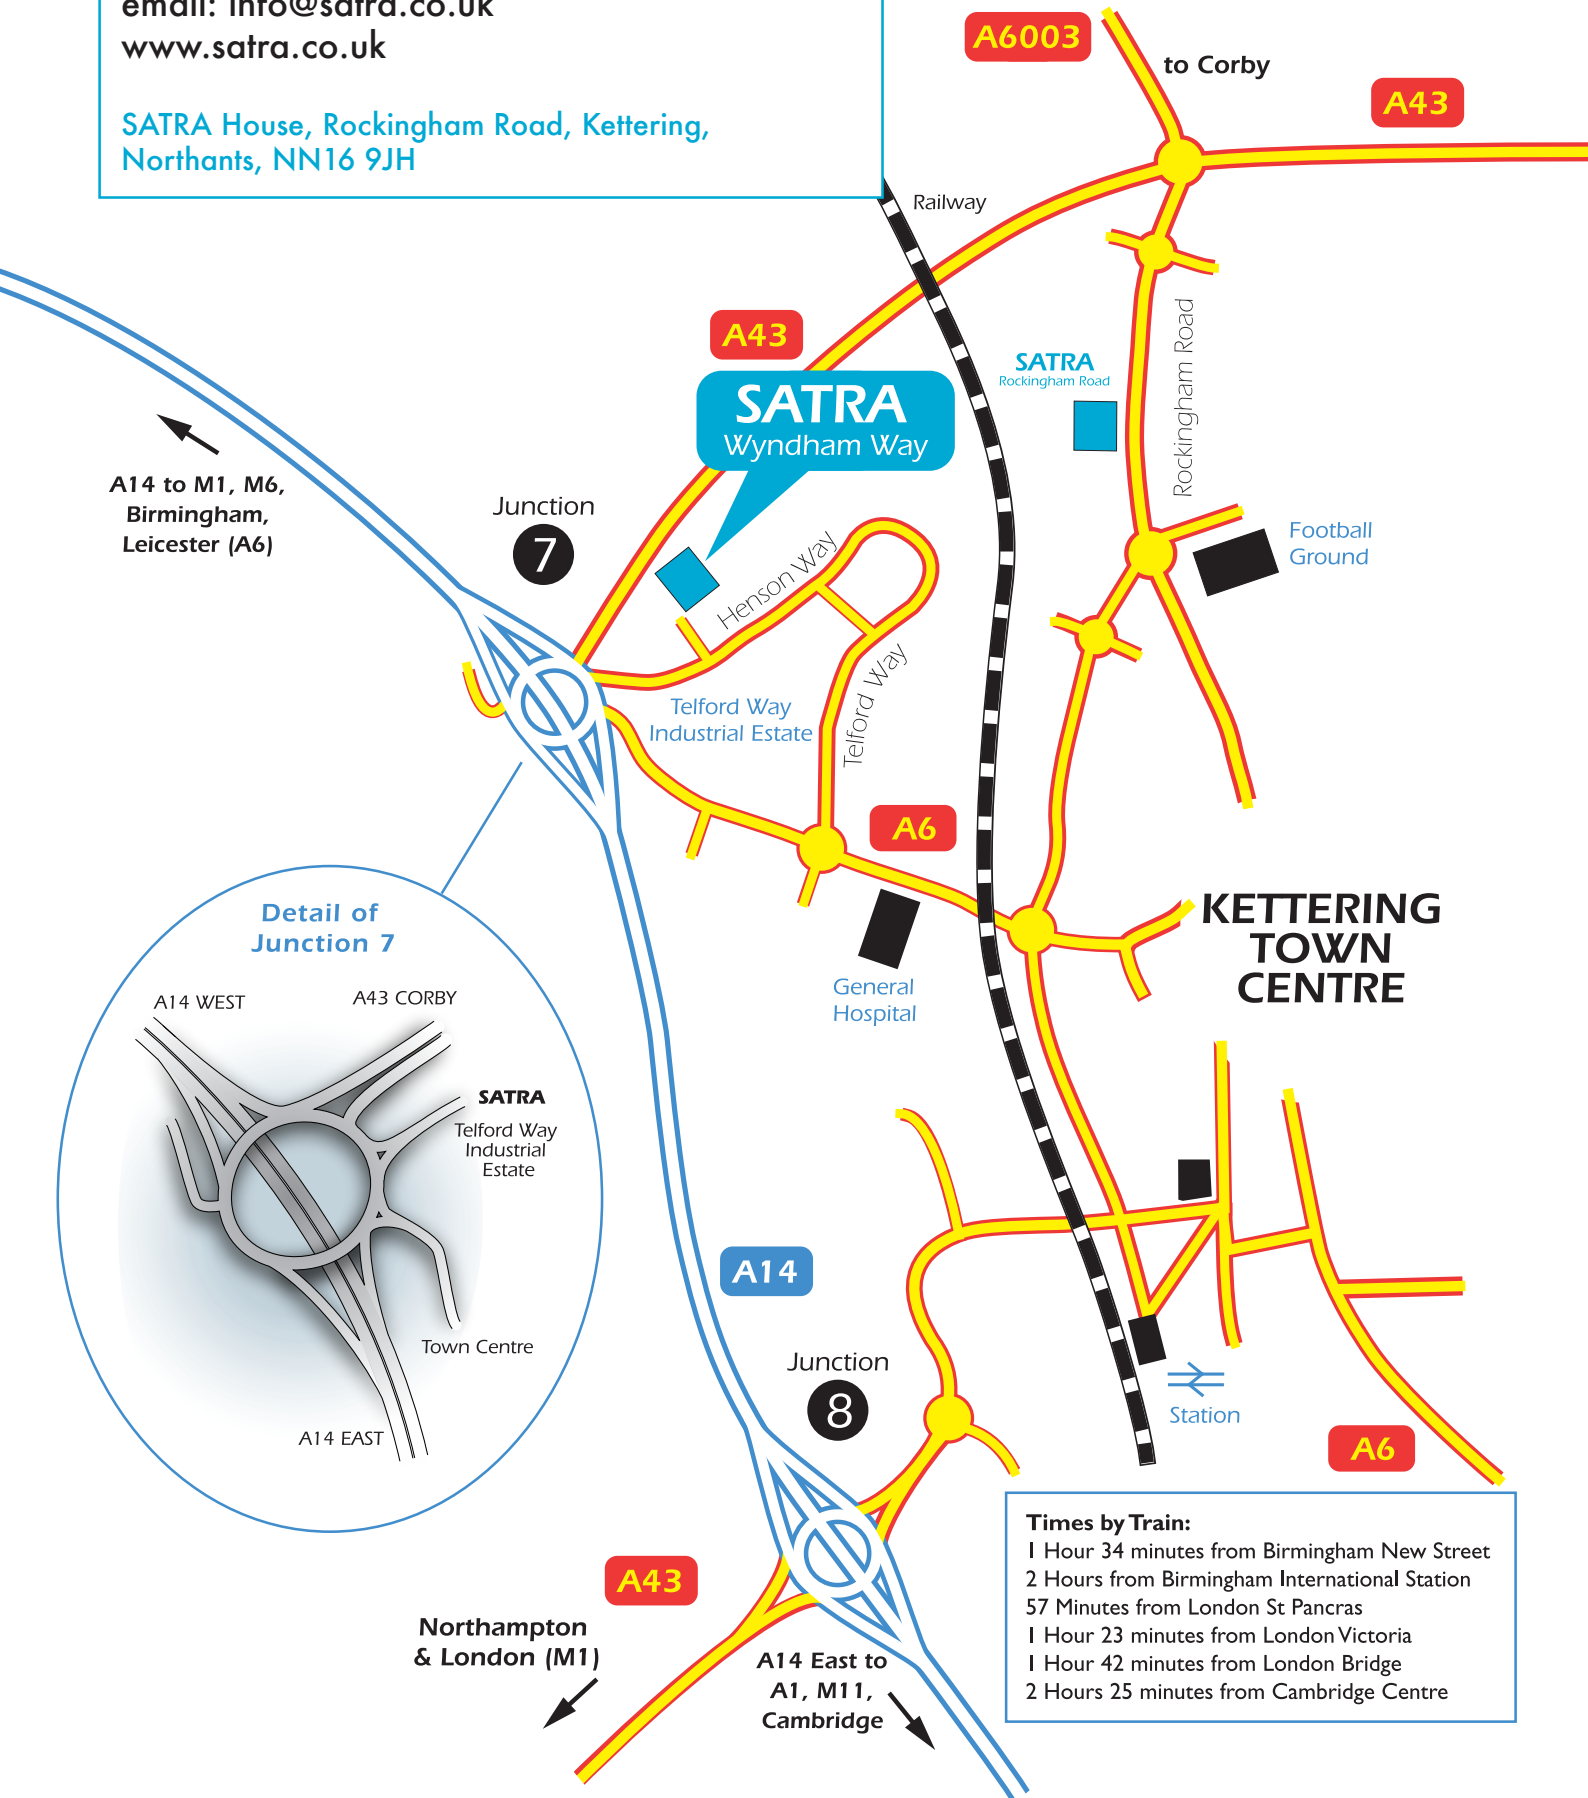

SATRA Technology Centre, Wyndham Way,
Telford Way, Kettering, Northants, NN16 8SD

Tel: +44 (0) 1536 410000
Fax: +44 (0) 1536 1536 410626
email: info@satra.co.uk
www.satra.co.uk

SATRA House, Rockingham Road, Kettering,
Northants, NN16 9JH