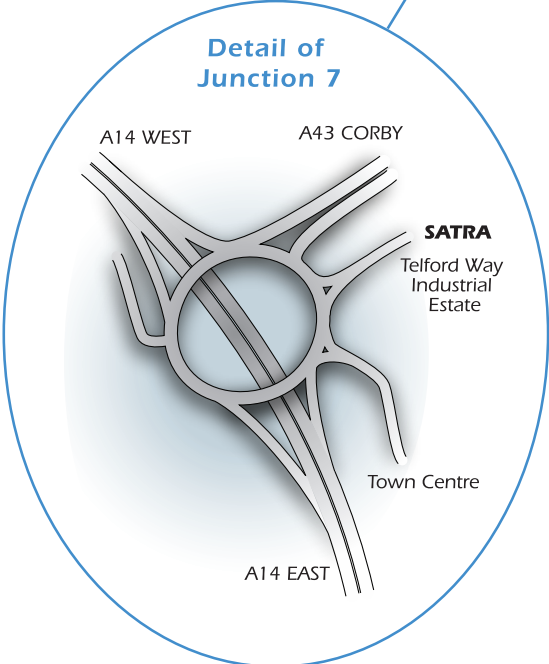

# SATRA

SATRA House, Rockingham Road, Kettering,  
Northants, NN16 9JH

**Times by Train:**

- 1 Hour 34 minutes from Birmingham New Street
- 2 Hours from Birmingham International Station
- 57 Minutes from London St Pancras
- 1 Hour 23 minutes from London Victoria
- 1 Hour 42 minutes from London Bridge
- 2 Hours 25 minutes from Cambridge Centre