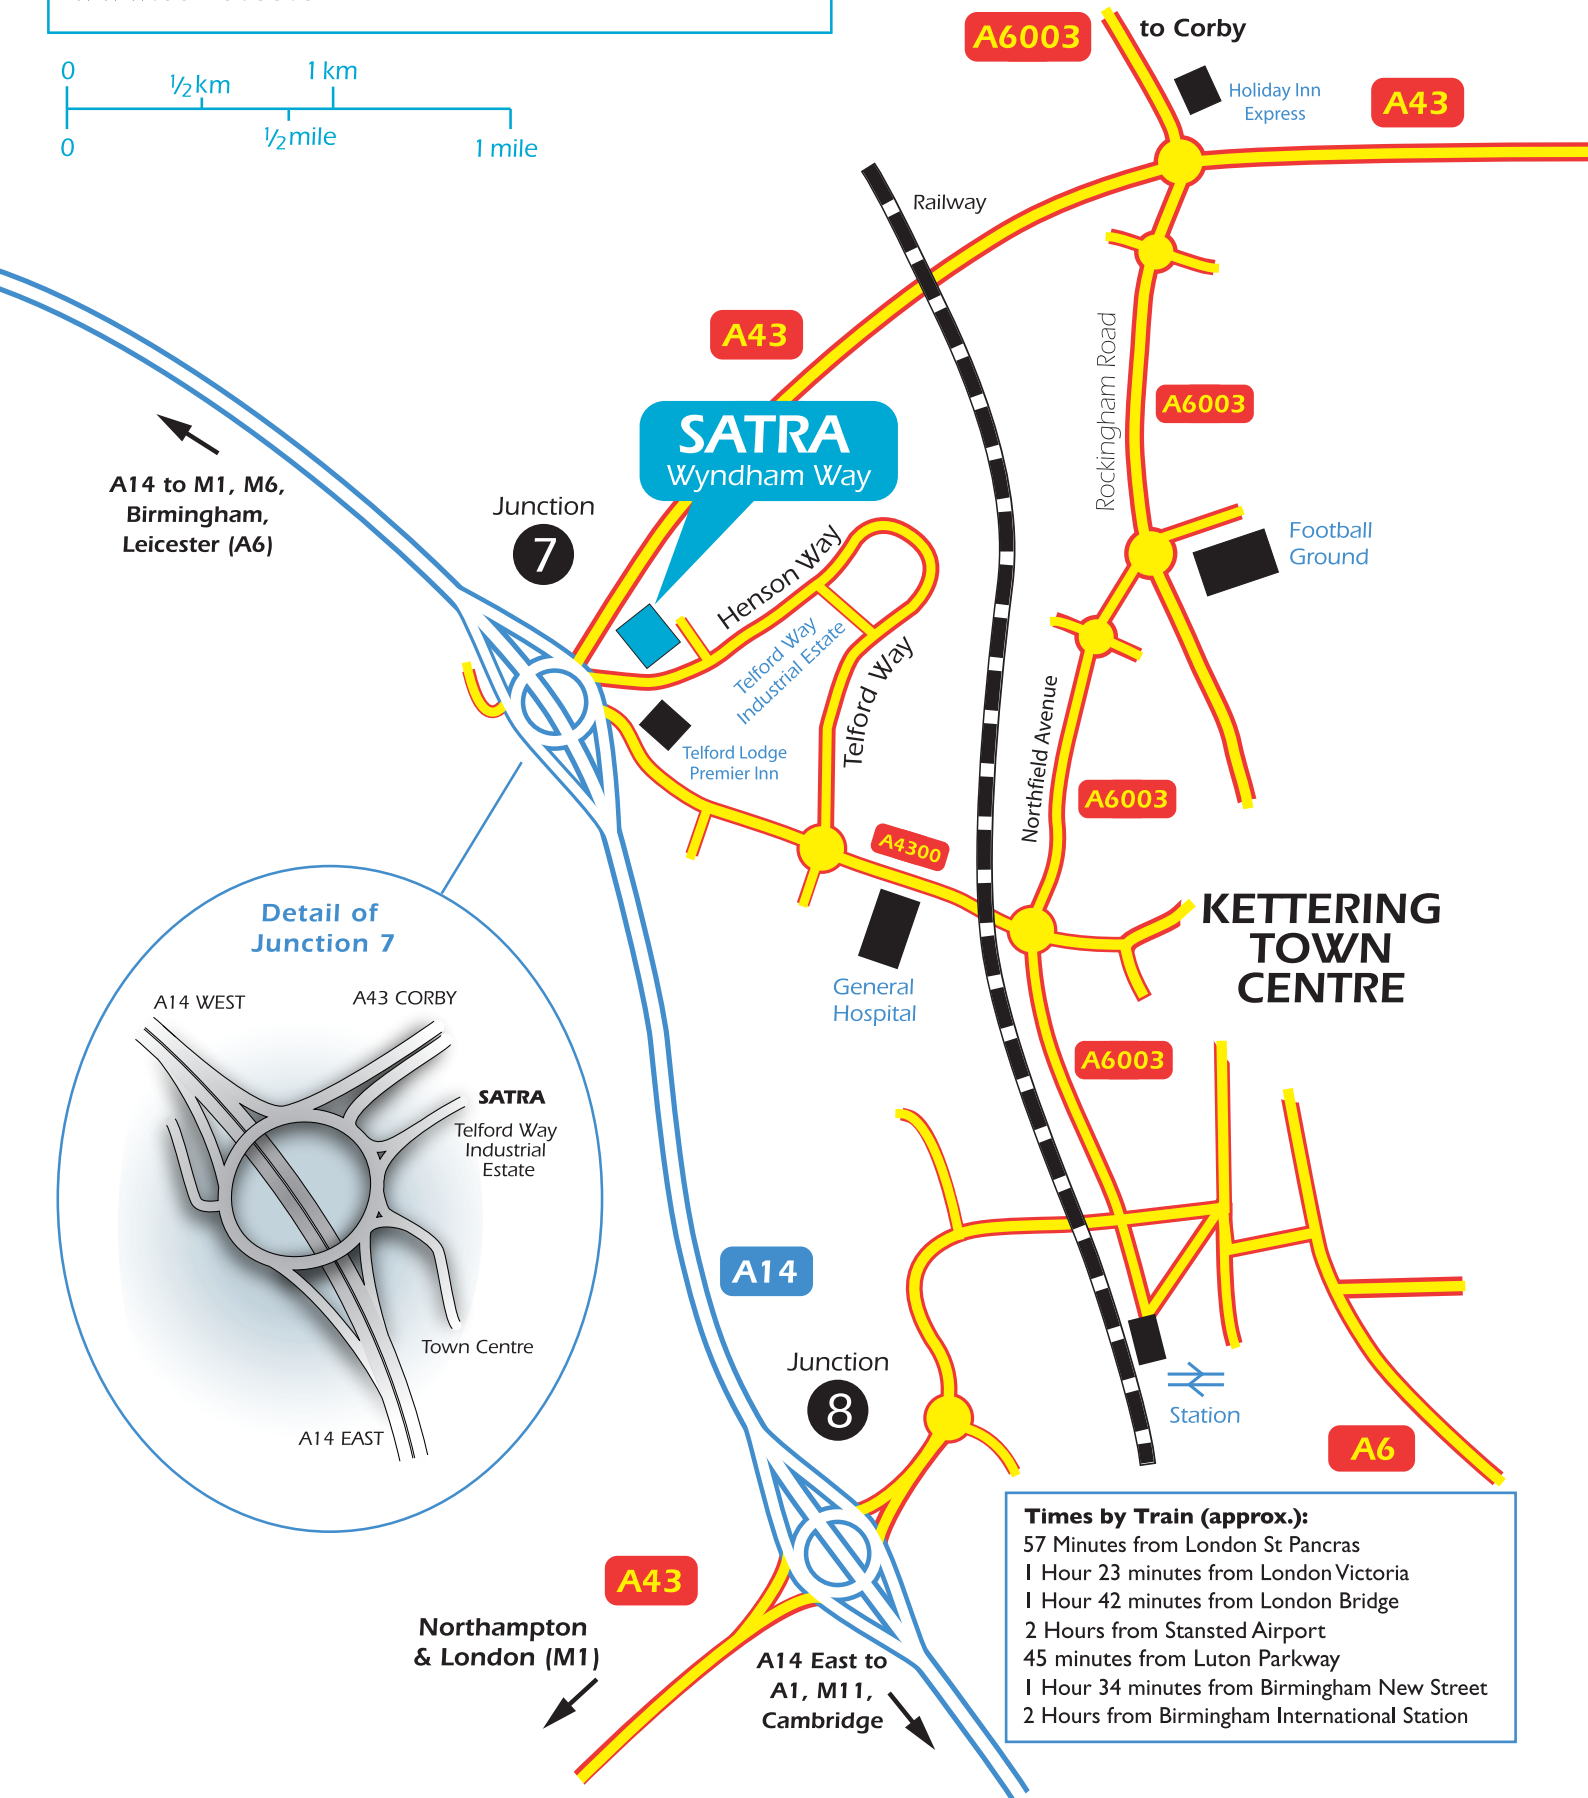

SATRA Technology Centre, Wyndham Way,
Telford Way, Kettering, Northants, NN16 8SD

Tel: +44 (0) 1536 410000
Fax: +44 (0) 1536 410626
email: info@satra.co.uk
www.satra.co.uk

How to find us

Times by Train (approx.):

- 57 Minutes from London St Pancras
- 1 Hour 23 minutes from London Victoria
- 1 Hour 42 minutes from London Bridge
- 2 Hours from Stansted Airport
- 45 minutes from Luton Parkway
- 1 Hour 34 minutes from Birmingham New Street
- 2 Hours from Birmingham International Station