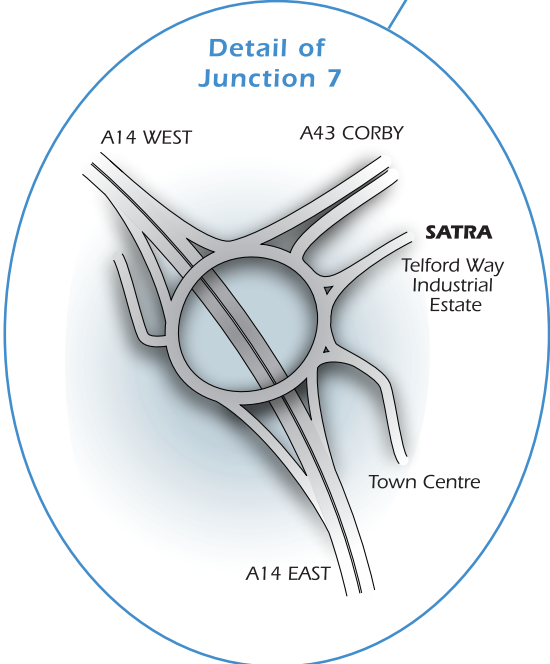

SATRA Technology Centre, Wyndham Way,
Telford Way, Kettering, Northants, NN16 8SD

Tel: +44 (0) 1536 410000
Fax: +44 (0) 1536 410626
email: info@satra.co.uk
www.satra.co.uk

How to find us

Times by Train (approx.):

- 57 Minutes from London St Pancras
- 1 Hour 23 minutes from London Victoria
- 1 Hour 42 minutes from London Bridge
- 2 Hours from Stansted Airport
- 45 minutes from Luton Parkway
- 1 Hour 34 minutes from Birmingham New Street
- 2 Hours from Birmingham International Station